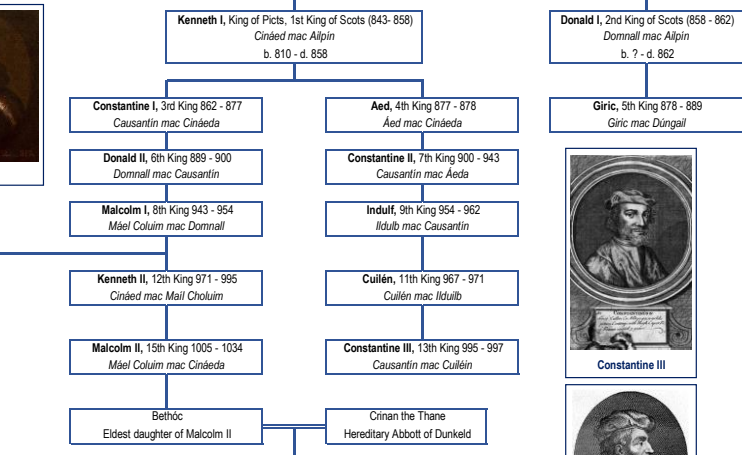

Royal Bloodline of the House of Forbes

Angus II, King of the Picts (820 - 834)
Oengus mac Fergusa
b. 821 - d. 833

Chart is based on the research conducted by Rosemary Katharine, Lady Forbes, mother of Malcolm, 23rd Lord Forbes, in a chart on display at Castle Forbes, Alford, Aberdeenshire