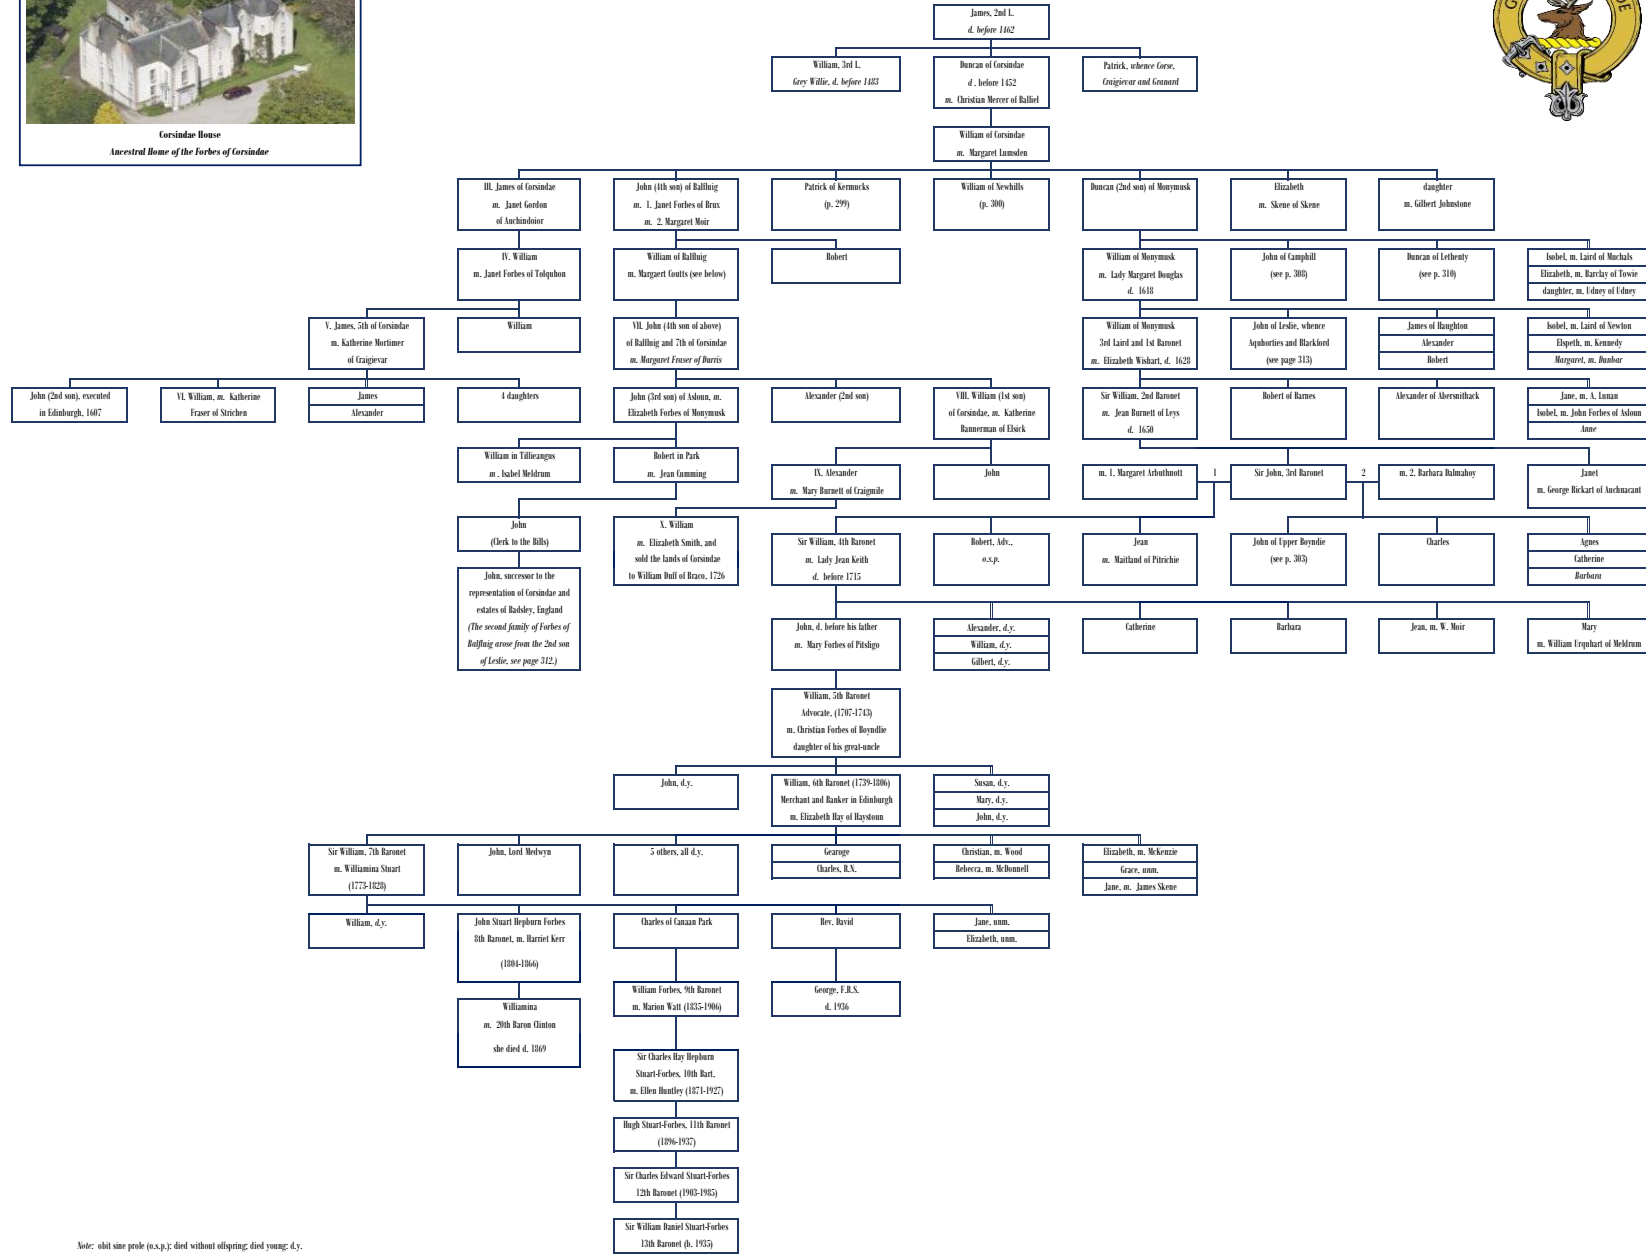

Family Tree No. 2a: Forbes of Corsindae